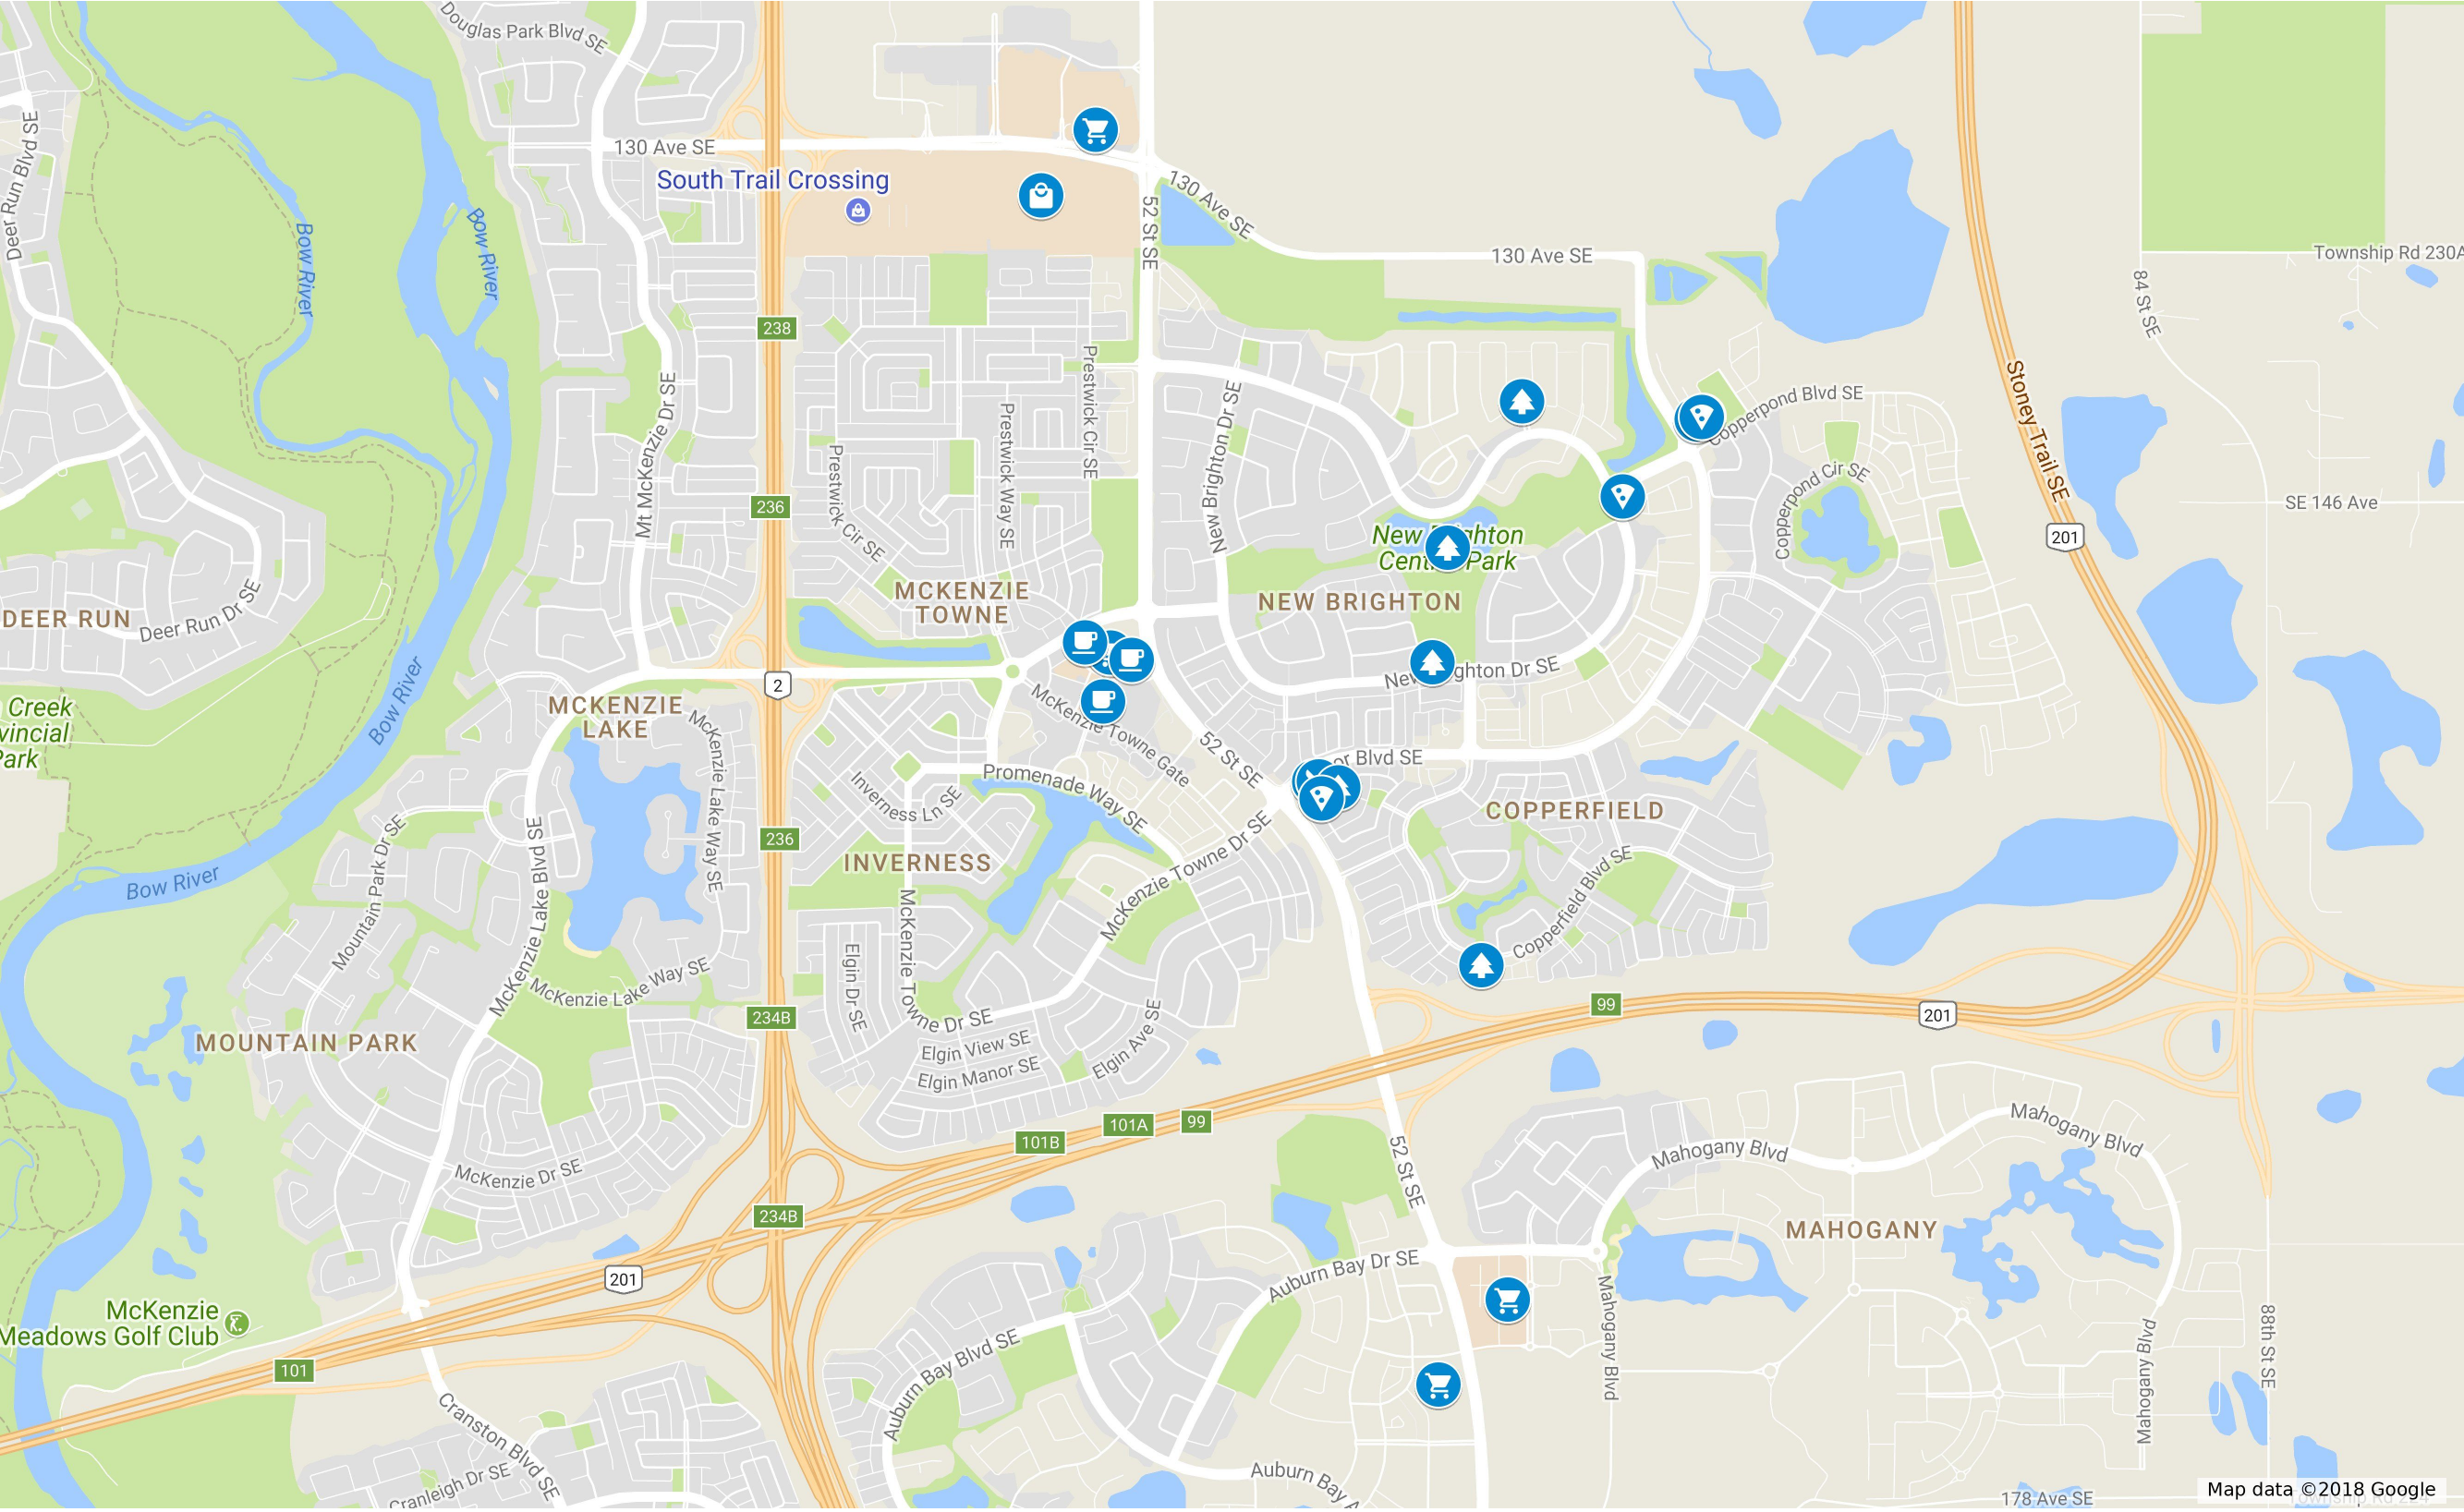

Lifestyle Map - 109 Copperpond Bay SE

Grocery Stores

-  Sobeks - McKenzie Towne
-  Edo International Food Inc
-  Safeway Liquor Store
-  Sobeks - Mahogany
-  Auburn Bay Co-op

Restaurants

-  Butter Chicken Hut
-  Great Canadian Pizza & Fried Chicken
-  Canadian Pizza Unlimited
-  Viet Thai Bistro
-  Papa John's Pizza

Cafes

-  Tim Hortons
-  Starbucks
-  Second Cup
-  Tim Hortons
-  Mac's

Parks

-  New Brighton Green Park
-  Red Hipno Park
-  City of Calgary Toboggan Hill - New Brighton
-  New Brighton Central Park
-  Copperfield Pizza Corner

Lifestyle Map - 109 Copperpond Bay SE

Map data ©2018 Google