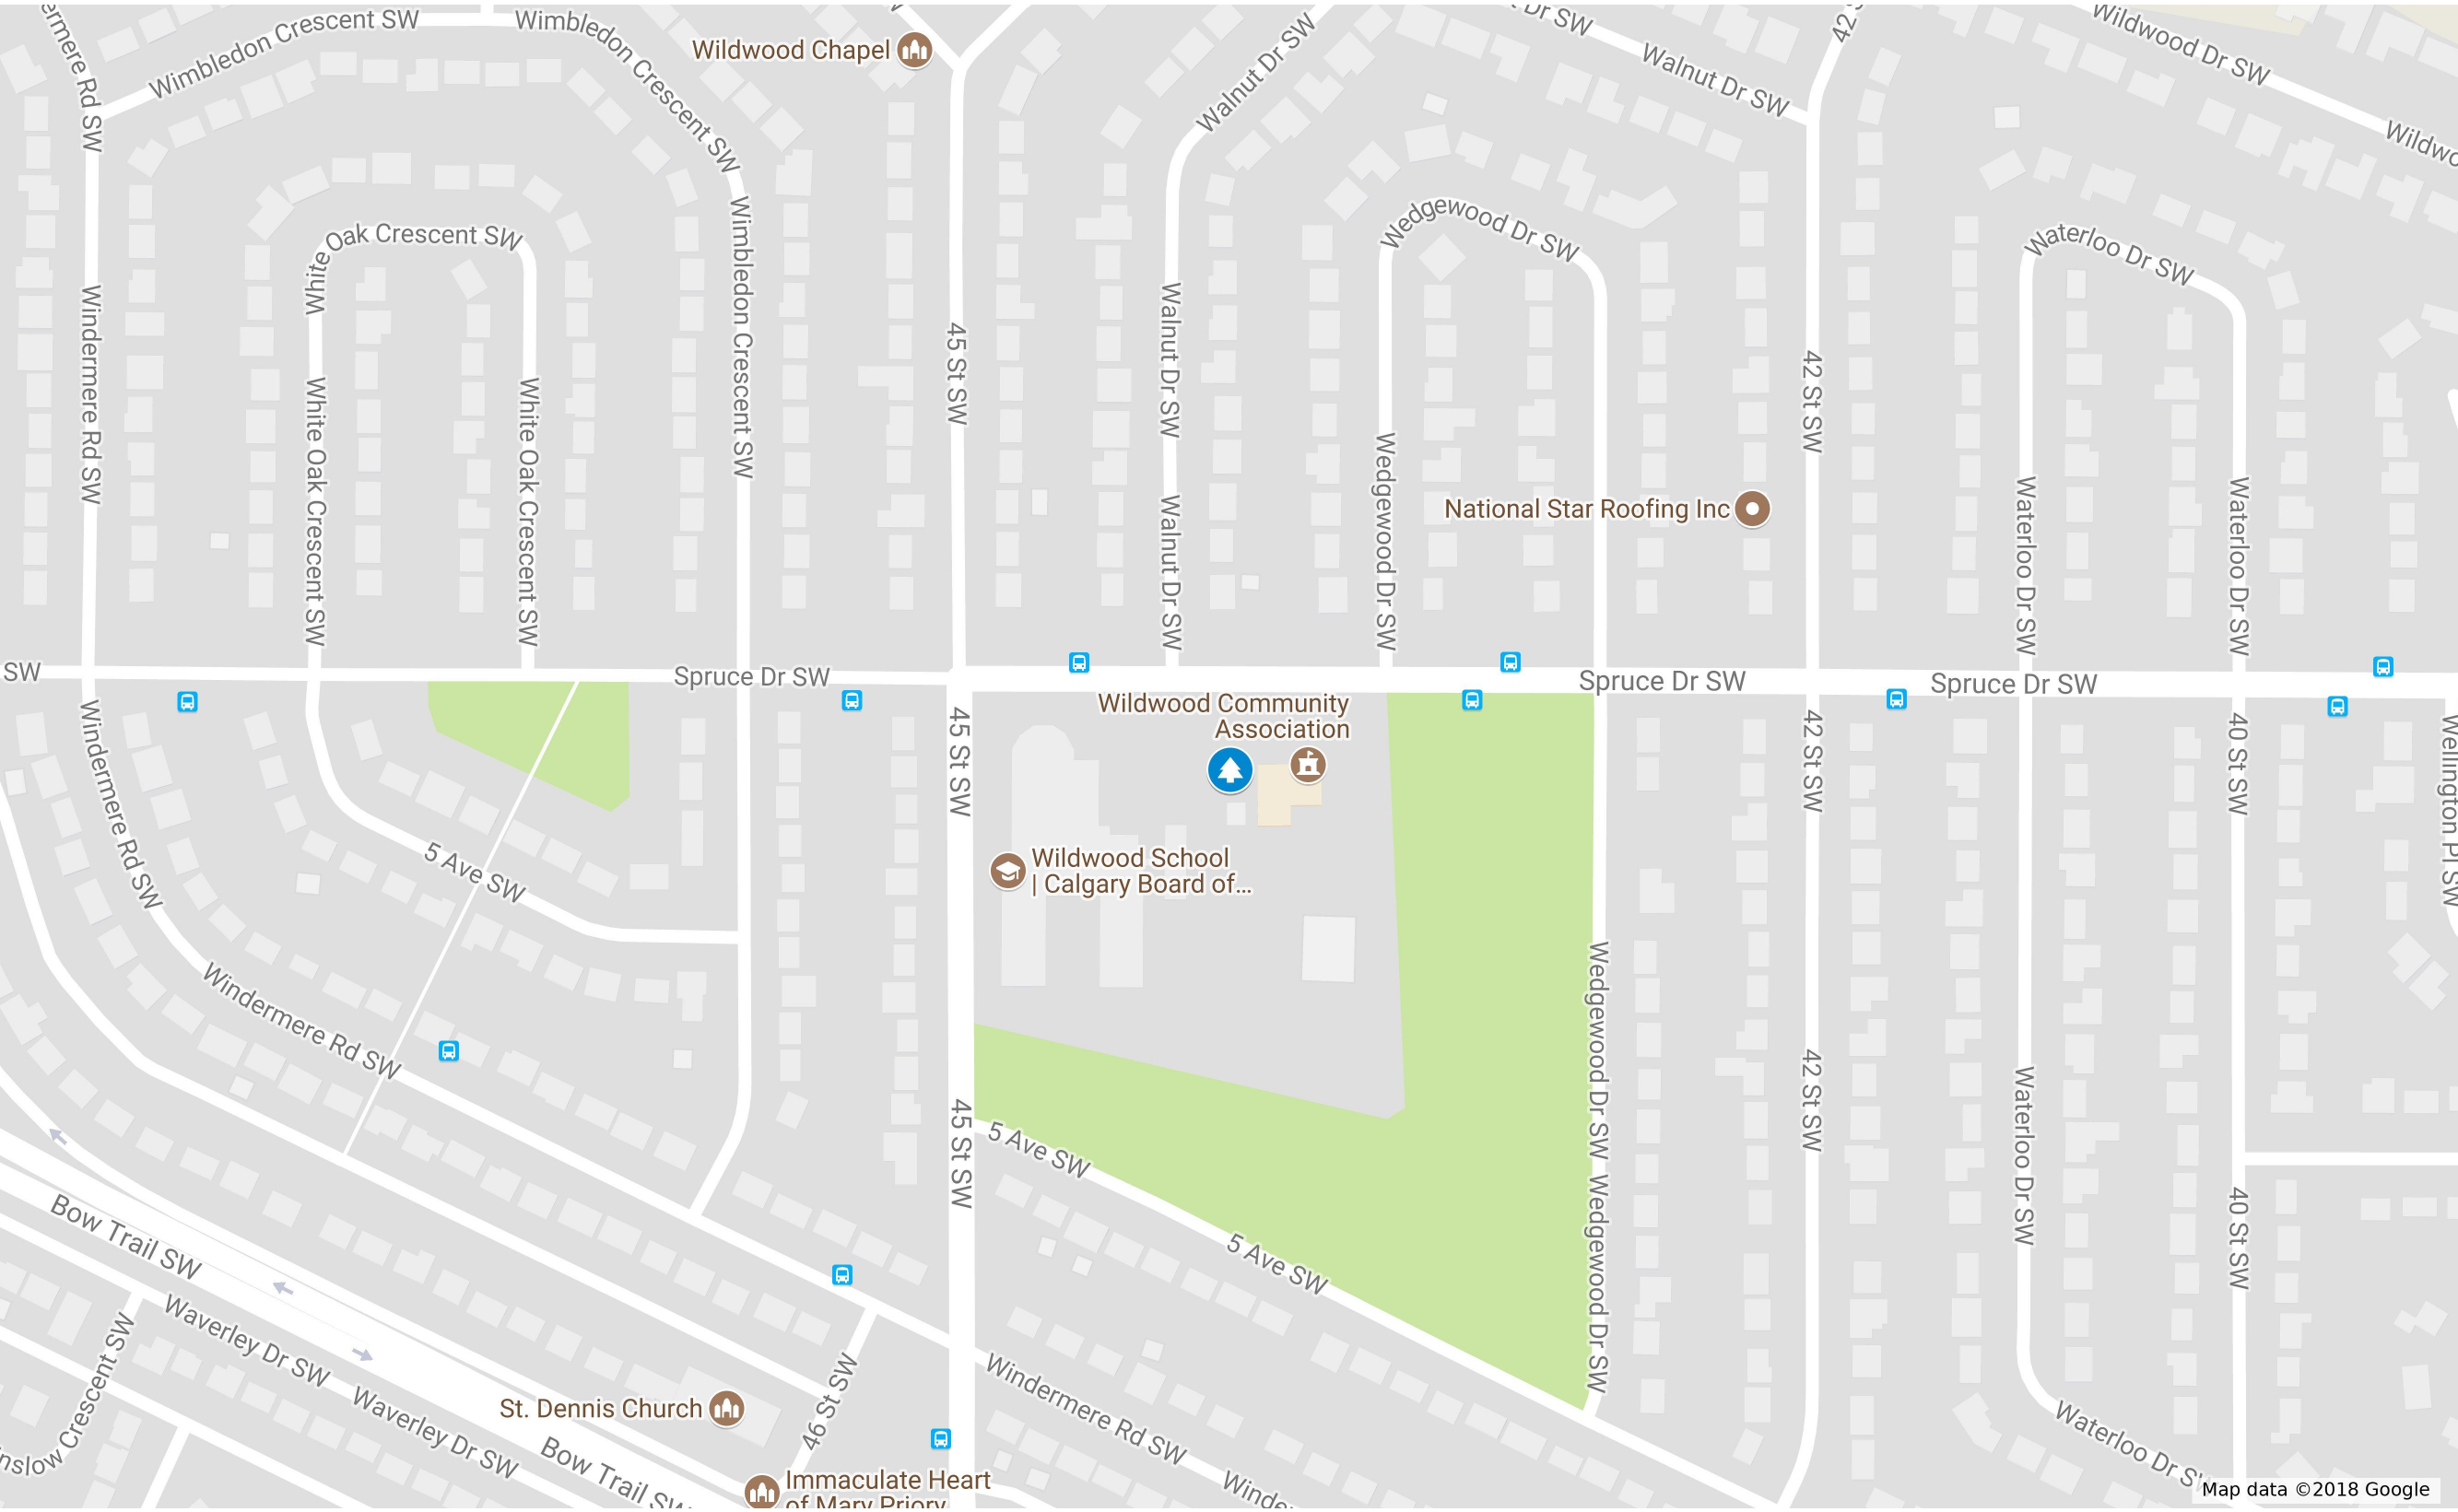

Lifestyle Map - #302 1143 37 Street SW

Grocery Stores

-  Safeway Westbrook Shopping Centre
-  E-Mart
-  FOOD WORLD Halal meat and grocery
-  West End Produce & Mideast Grocery
-  Shaganappi Grocery Store

Restaurants

-  Subway
-  My Donair Westbrook
-  Silver Wok
-  Edo Japan
-  Souvlaki Time

Cafes

-  Starbucks
-  McDonald's
-  Tim Hortons
-  Tim Hortons

Parks

-  Poplar Park
-  Quarry Road Trail (West Entrance)
-  Douglas Fir Trail (east entrance)
-  411 Cedar Crescent SW
-  Wildwood Community Garden

Lifestyle Map - #302 1143 37 Street SW